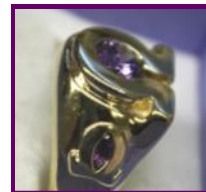

Block Symbol Bracelet
Item #: OB-04
Available in 10k,14k,
White Gold and Sterling

Vertical Que Bracelet
Item #: OB-10
Available in 10k,14k,
White Gold and Sterling

Horizontal Que Bracelet
Item #: OB-20
Available in 10k,14k,
White Gold and Sterling

Specialty Omega and Quette Items

Quette Horizontal Pendant

Item #: QP-04

Available in 10k,14k,
White Gold and Sterling

Omega Amethyst Ring

Item #: OR-05QAm

Available in 10k,14k,
White Gold and Sterling

Big Que Drop

Item #: OP-45

Available in 10k,14k,
White Gold and Sterling

Big Drop Pendant

Item #: OP-50

Available in 10k,14k,
White Gold and Sterling

Big Que Crest Pendant

Item #: OP-49

Available in 10k,14k,
White Gold and Sterling