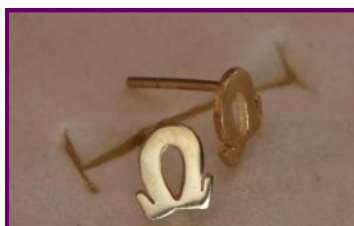

Que Ring
Available in 10k,14k,
White Gold and Sterling

Que Crest Ring
Item #: OR-07
Available in 10k,14k,
White Gold and Sterling

Signet Shield Ring
Item #: OR-09
Available in 10k,14k,
White Gold and Sterling

Medium Symbol Ring
Item #: OR-10
Available in 10k,14k,
White Gold and Sterling

Sunburst Crest Ring
Item #: OR-11
Available in 10k,14k,
White Gold and Sterling

Band Ring
Item #: OR-12
Available in 10k,14k,
White Gold and Sterling

Oval Crest Que Ring
Item #: OR-30
Available in 10k,14k,
White Gold and Sterling

Que Stud Earring
Item #: OE-05S
Available in 10k,14k,
White Gold and Sterling

Crest Que Ring
Item #: OR-32
Available in 10k,14k,
White Gold and Sterling